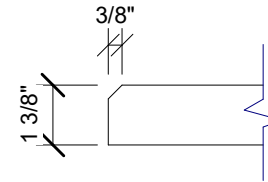

1 SIDE VIEW
1" = 1'-0"

2 EDGE DETAIL
3" = 1'-0"

3 PLAN VIEW
1" = 1'-0"

4 END VIEW
1" = 1'-0"

123 Columbia Court N. Chaska, MN 55318
www.acousticalsurfaces.com
1-800-854-2948

PRODUCT LINE: 1 3/8" Envirocoustic Design Panels - 2ft x 4ft - Beveled Edge - Longitude