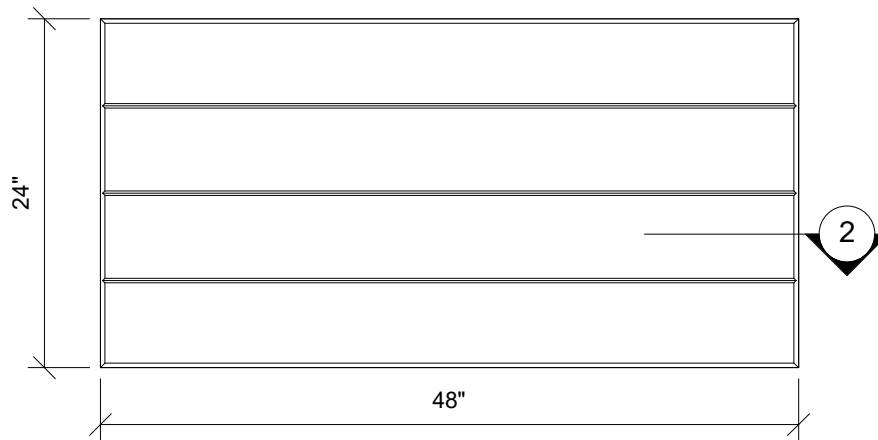

1 SIDE VIEW
1" = 1'-0"

2 EDGE DETAIL
3" = 1'-0"

3 PLAN VIEW
1" = 1'-0"

4 END VIEW
1" = 1'-0"

123 Columbia Court N. Chaska, MN 55318
www.acousticalsurfaces.com
1-800-854-2948

PRODUCT LINE: 1 3/8" Envirocoustic Design Panels - 2ft x 4ft - Beveled Edge - Longitude